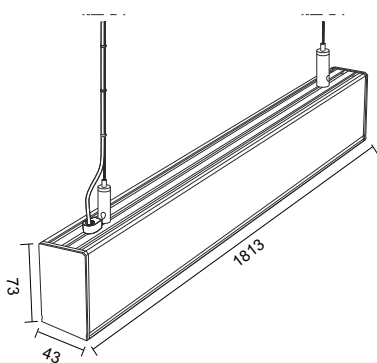

LUMINES Lighting CLARO Linear LED Luminaire

CLARO
by LUMINES®
LIGHTING

LUMINES Lighting Linear LED Luminaire is dedicated mainly for indoor use. It is used as a main and decorative light source. Due to its minimalistic design, it allows for various interior arrangements.

Exact length of the luminaire [mm]	1813
Fixture height [mm]	73
Fixture depth [mm]	43
Input voltage	220-240V AC
Useful luminous flux [lm] in a 120° cone	8100
Color temperature CCT [K]	4000
Color	White lacquered

ENERG⁺

LUMINES Lighting
LUM-CLAROB-180-4K

80
kWh/1000h

2019/2015