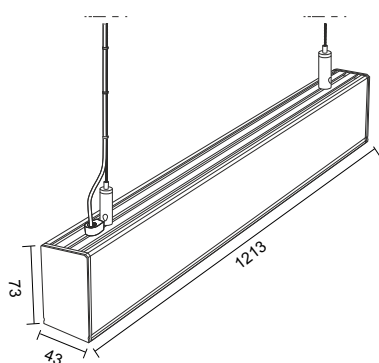

LUMINES Lighting CLARO Linear LED Luminaire