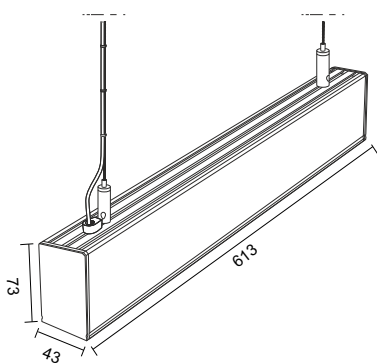

LUMINES Lighting CLARO Linear LED Luminaire